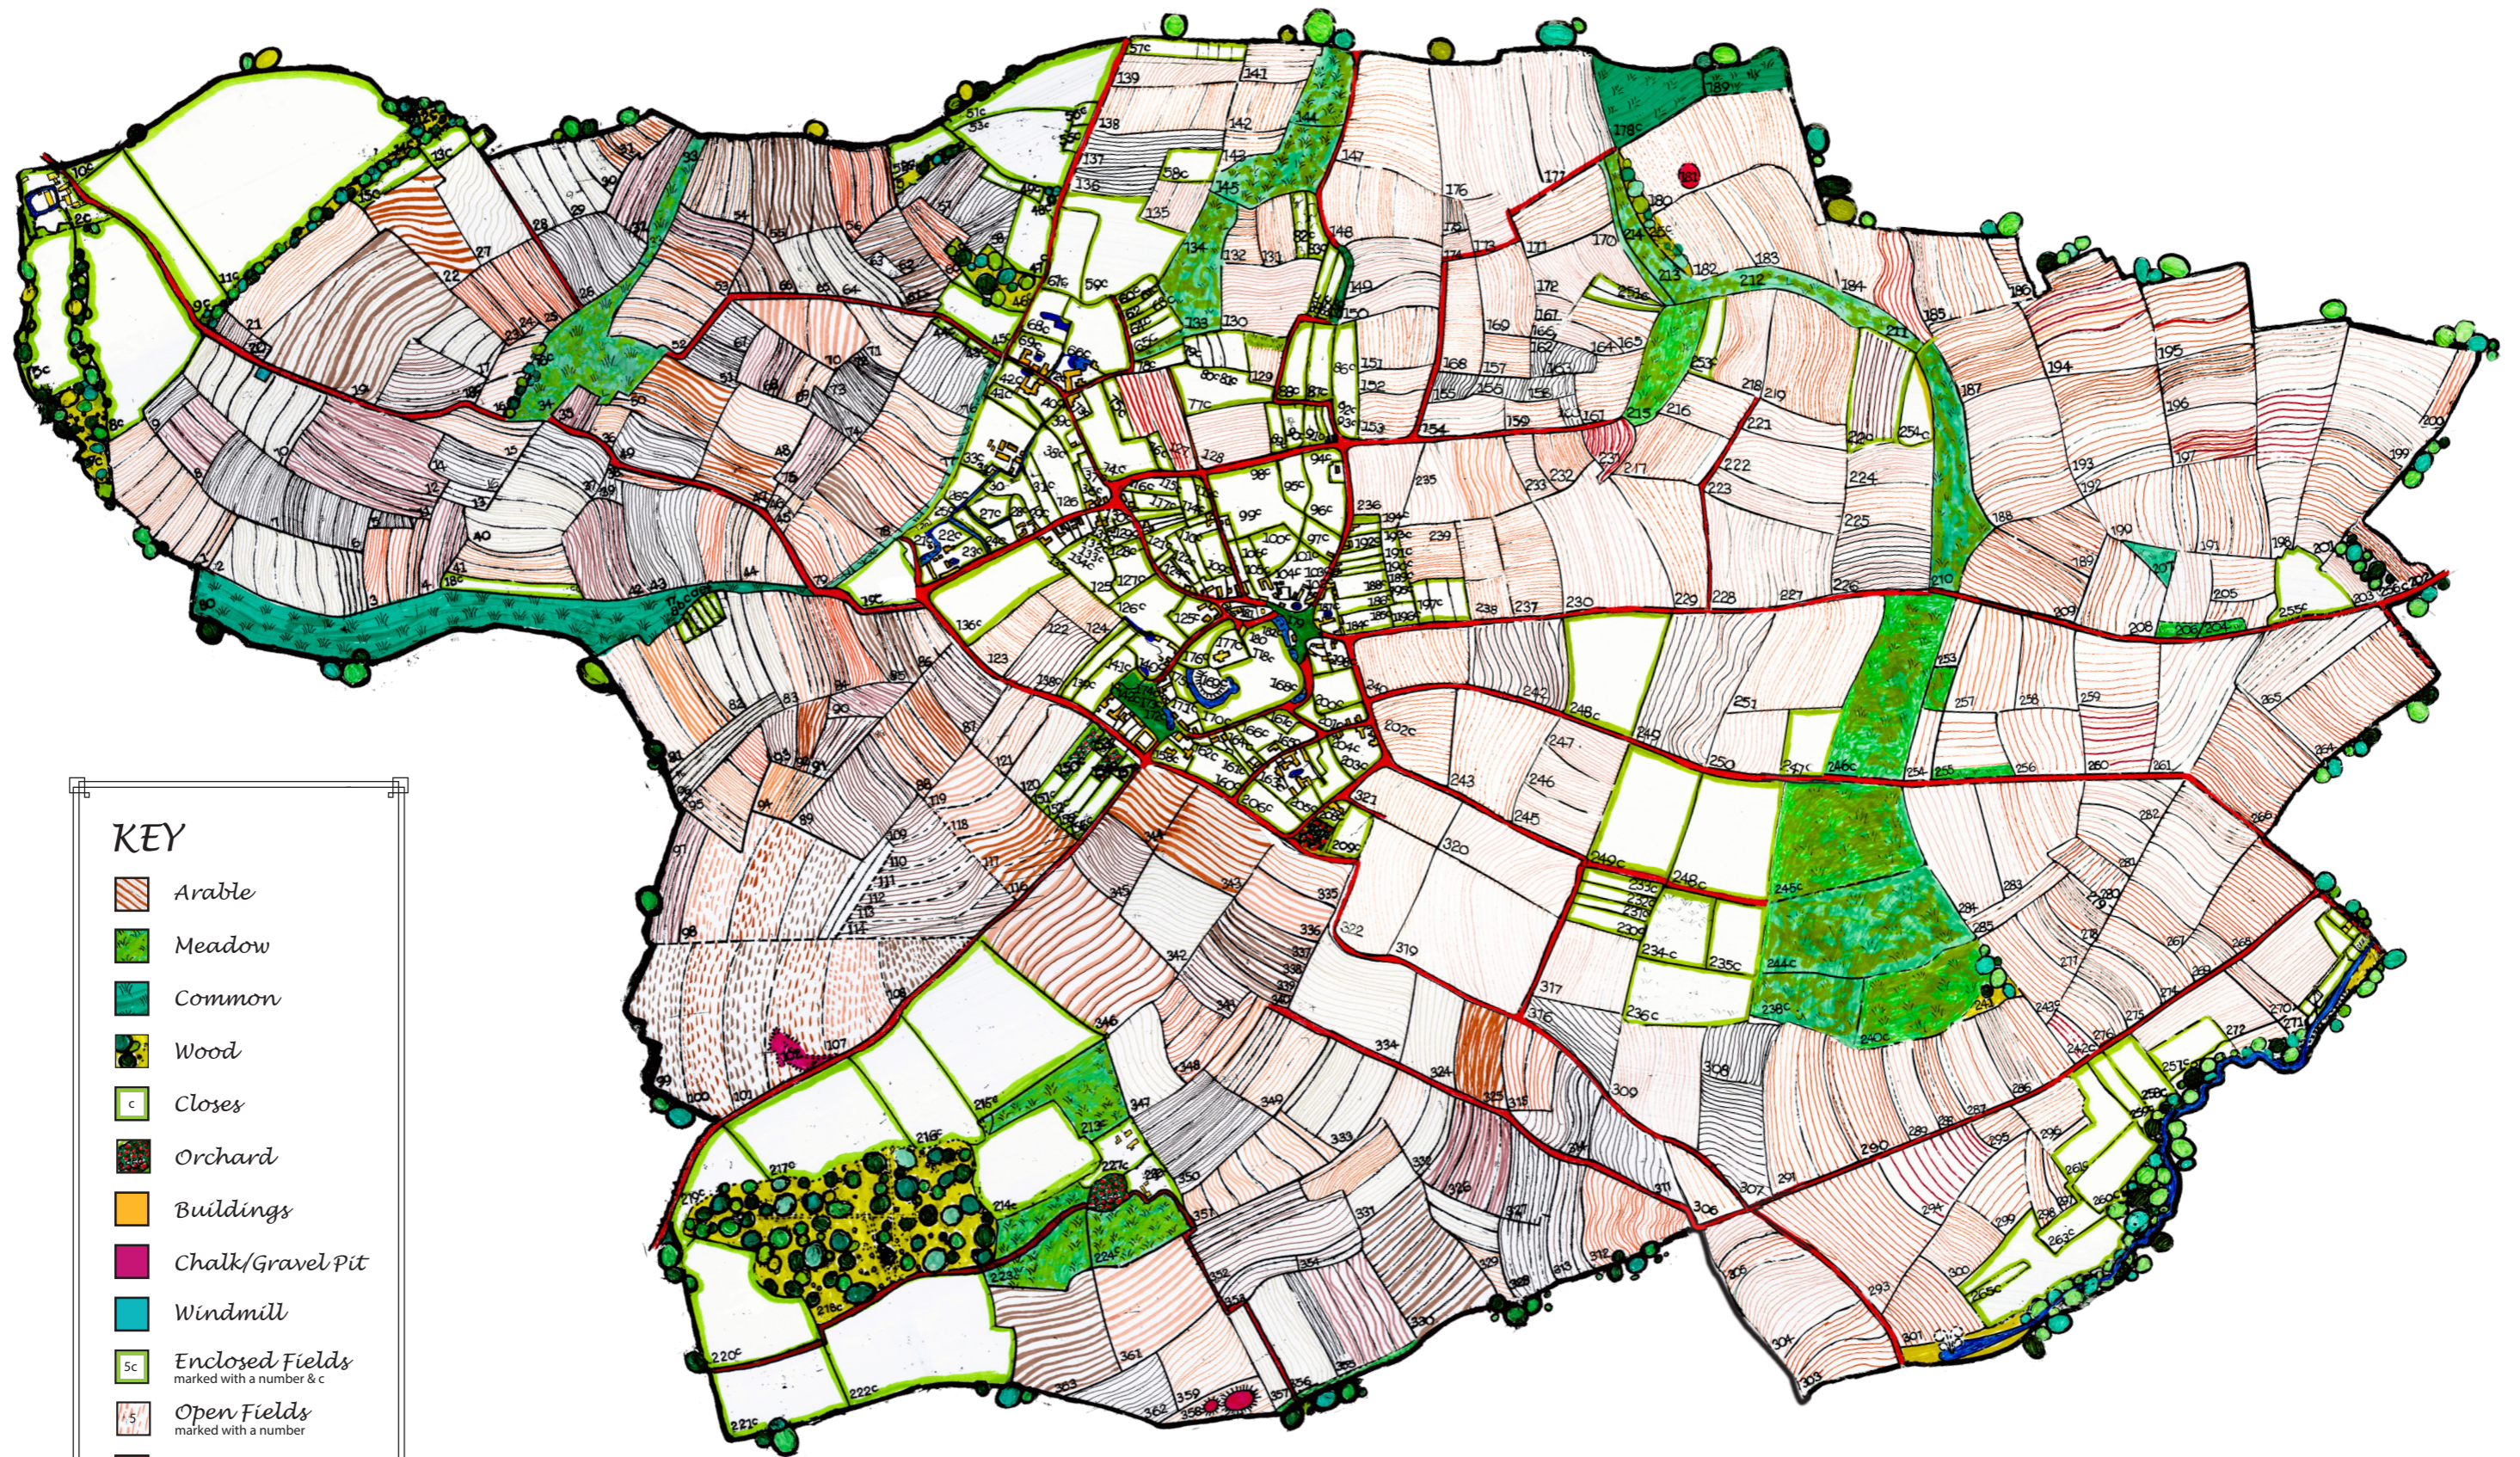

Pirton Parish 1800

KEY

-  Arable
-  Meadow
-  Common
-  Wood
-  Closes
-  Orchard
-  Buildings
-  Chalk/Gravel Pit
-  Windmill
-  Enclosed Fields
marked with a number & c
-  Open Fields
marked with a number
-  Roads or Tracks

The accompanying information shows the names of the fields, their owners and tenants.